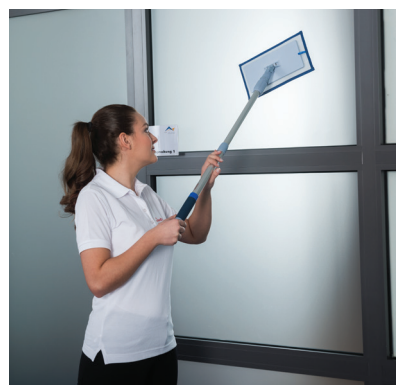

Express Interior Mop

Simple, efficient and cost effective

Product description

Trends in interior design are towards the use of glass, stainless steel, mirrors, tables, whiteboards and many other glossy finishes. These surfaces require specific solutions that traditional cleaning methods do not meet, resulting in poor results, increased cleaning time and costs. Vileda Professionals interior solutions offer fast, efficient, safe and effective cleaning of these challenging interior surfaces.

Application area

The Interior Pad has been developed to effectively clean glass, mirrors, ceramics, plastics, laminates, stainless steel and many other glossy surfaces. As the pad is bigger than the frame it even cleans into the edges and corners of window frames effectively.

How to use

Just spray the Interior Pad, or the surface to be cleaned, with water from the trigger bottle and wipe the surface clean. The Interior Pad is designed to work perfectly with a variety of cleaning tools and systems – like the 25cm Express frame and the hand held Padboy system – all using the hook and loop attachment method. With a telescopic handle you clean safely over balconies, plus you easily reach up to 4m above floor level.

Customer benefits

- ✓ Microfibre cleaning performance
- ✓ Removes greasy dirt and fingerprints
- ✓ Safe cleaning of balconies
- ✓ Streak free finish
- ✓ Fits a variety of tools and systems
- ✓ Use with telescopic handle for high level cleaning